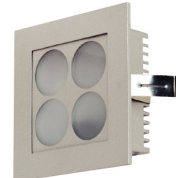

G843 Recessed Fitting

GRC Lighting

*R & C Agency International
Lighting Specialists for over 15 years*

**G843C
Crossed Face**

**G843L
Louvre**

**G843P
Plain**

**G843R
Ribbed**

**G843S
Screen**

Description: Attractive and functional recessed fitting. Features clip-on face and frost glass diffuser. Optional LED available.

Material: Aluminium, tempered glass lens

Lamp Base: G4

Item Code	Max. Lamp Wattage	Input	Fitting Colour	Size L x W x Depth	Cut Size L x W
G843	Refer G4 LED Used	12V	Silver, Grey	90 x 90 x 31 mm	75 x 75 mm