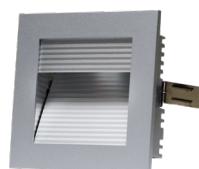

G843 Recessed Fitting

GRC Lighting

*R & C Agency International
Lighting Specialists for over 15 years*

**G843C
Crossed Face**

**G843L
Louvre**

**G843P
Plain**

**G843R
Ribbed**

**G843S
Screen**

Description: Attractive and functional recessed fitting. Features clip-on face and frost glass diffuser. Optional LED available.

Material: Aluminium, tempered glass lens

Lamp Base: G4

Item Code	Max. Lamp Wattage	Input	Fitting Colour	Size L x W x Depth	Cut Size L x W
G843	Refer G4 LED Used	12V	Silver, Grey	90 x 90 x 31 mm	75 x 75 mm