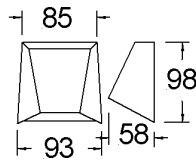

Description: IP24 Compact stainless steel or copper wall light with frosted glass diffuser. Available in 316 grade stainless steel. Optional LED available.

Material: Copper or 316 Stainless Steel

Lamp Base: G4

Item Code	Max. Lamp Wattage	Input	Fitting Colour	Size L x W x Profile
F209/LV	Refer to G4 LED Used	12V	Copper, Stainless Steel	93 x 98 x 58 mm