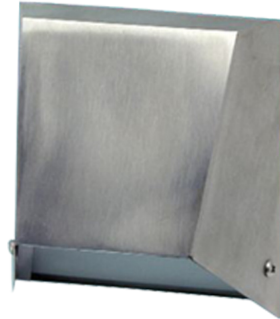

## F209/LV Comet Wall Light

# GRC Lighting

R & C Agency International  
Lighting Specialists for over 15 years

**Description:** IP24 Compact stainless steel or copper wall light with frosted glass diffuser. Available in 316 grade stainless steel. Optional LED available.

**Material:** Copper or 316 Stainless Steel

**Lamp Base:** G4

Item Code	Max. Lamp Wattage	Input	Fitting Colour	Size L x W x Profile
F209/LV	Refer to G4 LED Used	12V	Copper, Stainless Steel	93 x 98 x 58 mm