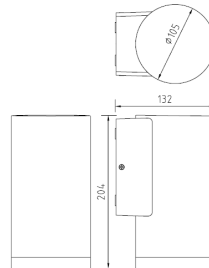

**EX5033 8W Medium Polycarb
Down Only Round Wall Light**

GRC Lighting

*R & C Agency International
Lighting Specialists for over 15 years*

Description: LED surface mounted ABS polycarb bulkhead featuring UV and corrosion resistance. Excellent for installation in the Australian environment.

LED Type: SMD

Material: ABS+PC & PC diffuser

Item Code	Wattage	Input	Lumen Output	Colour Temperature	Fitting Colour
EX5033BK3K	8W	240V	370 Lm	3000K	Black
EX5033WH3K	8W		370 Lm	3000K	White

R&C AGENCY INTERNATIONAL