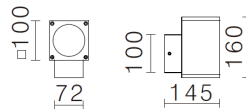

W-8006S

Small Surface Mount LED Wall Light

GRE Lighting

R & C Agency International
Lighting Specialists for over 15 years

Description: IP65 surface wall light, available in square facade, with up or down light versions. Features safety glass and anti-dazzled design to create a visual comfort. No UV or IR radiation. Suitable for wet area.

LED Type: COB

Material: Aluminium, Glass

Mounting Method: Surface Mount

| Item Code | Wattage | Input | Lumen Output | Beam | CCT | Fitting Colour | Overall Size L x W x H |
|-----------|---------|-------|-----------------------------|------|-----------------------|-------------------|------------------------|
| W-8006S | 18W | 240V | 2400 Lm / 2500 Lm / 2575 Lm | 40° | 2700K / 3000K / 4000K | Black / Dark Grey | 145 x 72 x 160 mm |