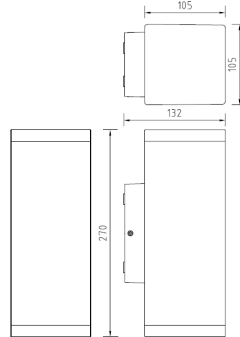

EX5034 2 x 8W Medium Polycarb Up & Down Square Wall Light

GRC Lighting

R & C Agency International
Lighting Specialists for over 15 years

Description: LED surface mounted ABS polycarb bulkhead featuring UV and corrosion resistance. Excellent for installation in the Australian environment.