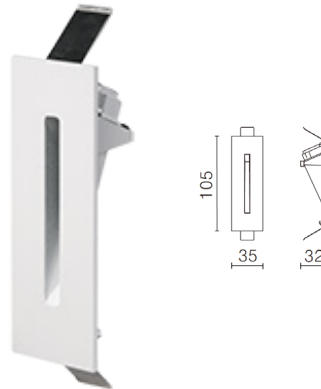

W0066
3W Wall Recessed Light

GRC Lighting

*R & C Agency International
 Lighting Specialists for over 15 years*

Description: 3W Wall Recessed light. Luminaire designed with good glaring control and comfortable light output. Easy to install with two spring on up & down. No UV or IR radiation. Designed for decorative light and guide light, good for hall, corridor, residential and commercial application.

LED Type: COB

Material: Aluminium

Dimmable: No

Include Driver: Yes

*Photometric available upon request

Item Code	Wattage	Input	Lumen Output	Beam Angle	Colour Temperature	Fitting Colour	Size L x W x H	Cut Size L x W
W0066	3W	700mA, 4.2V	170 Lm / 175 Lm	80°	3000K / 4000K	White	105 x 35 x 32 mm	100 x 30 mm