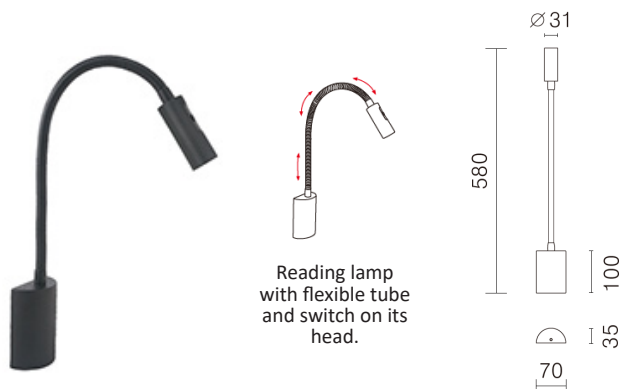

W0015
Flexible Head with Switch
Adjustable Wall Light

GRC Lighting

R & C Agency International
Lighting Specialists for over 15 years

Description: 3.4W Energy saving wall mounted light. Excellent for bed lighting, designed with adjustable head to position the light spot.
 LED Type: SMD
 Material: Aluminium
 Dimmable: No
 Include Driver: Yes
 Life Time: 50,000 hours

*Photometric available upon request

Item Code	Wattage	Input	Lumen Output	Beam Angle	Colour Temperature	Fitting Colour	Size D x Overall Length
W0015	3.4W	240V	170 Lm	8° / 12° / 24° / 36°	3000K / 4000K	Black / Silver	70 x 580 mm