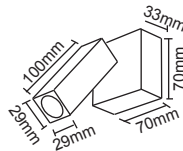

LED325 3W Mini Wall Light with On/Off Switch on Square Base

GRC Lighting

R & C Agency International
Lighting Specialists for over 15 years

- Description: Mini LED aluminium light with on/off switch on base. Arm rotates giving full head adjustment. 240V Input connection for easy installation.
- Material: Aluminium
- Dimmable: No
- Include Driver: Yes

Item Code	Wattage	Input	Lumen Output	Colour Temperature	Fitting Colour	Size LxWxH
LED325CW	3W	4V, 700mA	53 Lm	6000K	Aluminium, White	29 x 29 x 100 mm, 70 x 70 x 33 mm

Any fittings that are being wired together to run more than one fitting to one driver will have their warranty void if the quick connect plugs are cut-off. Available are quick connect adapter available in two plug, three plug and six plug options to suit 350mA or 700mA constant current fittings.