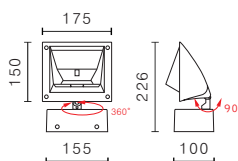

W0007

GRC Lighting

*R & C Agency International
Lighting Specialists for over 15 years*

Description: 25 watt COB LED interior wall mounted luminaire providing wide wall and ceiling washing effect. Purpose made optical reflector provides a square uniform light output. Special baffle frame offers superior glare control. No UV/IR radiation.