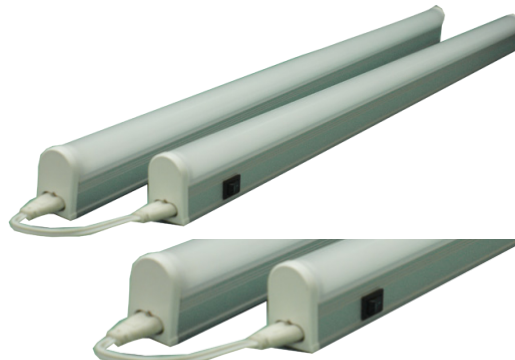

LEDLINK7W
7W Slim Linkable T5 LED

GRC Lighting

*R & C Agency International
 Lighting Specialists for over 15 years*

Daisy chain linked (max. 6)

Straight linkage (max. 6)

- Description: 7W Slim linkable T5 LED with acrylic wrap around diffuser and switch on the side.
- Material: Acrylic diffuser
- Inclusion: Power Cable, Joiners (Daisy chain and Straight), Endcaps, Wall Clips
- Lens: Opal Diffuser
- Dimmable: No
- Include Driver: No
- Mounting Method: Surface Mount

| Item Code | Wattage | Input | Lumen Output | Colour Temperature | Fitting Colour | Size L x W x H |
|-----------|---------|--------|----------------|--------------------|----------------|------------------|
| LEDLINK7W | 7W | 24V DC | 398 Lm (6000K) | 4200K / 6000K | White | 585 x 21 x 38 mm |