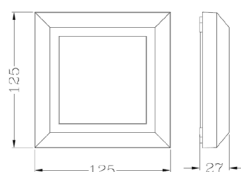

EX5016

GRC Lighting

*R & C Agency International
Lighting Specialists for over 15 years*

Description: LED surface mounted ABS polycarb bulkhead featuring UV and corrosion resistance. Excellent for installation in the Australian environment.