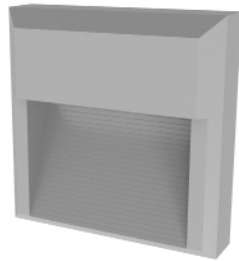

**EX5006 EX5007 Round & Square
ABS Polycarb Step & Wall Lights**

GRE Lighting

*R & C Agency International
Lighting Specialists for over 15 years*

EX5006

EX5007

- Description: 8W Plastic Step Wall Light. Optional low voltage version available. Corrosion and UV resistant, suitable for Australian environment.
- LED Type: SMD
- Material: ABS+PC diffuser
- Dimmable: No
- Include Driver: Yes

Item Code	Wattage	Input	Lumen Output	Colour Temperature	Fitting Colour	Size
EX5006	8W	240V	500 Lm	3000K	Black / White	200 (L) x200 (W) x 55 (H) mm
EX5007	8W	240V	500 Lm	3000K	Black / White	230 (D) x 55 (H) mm