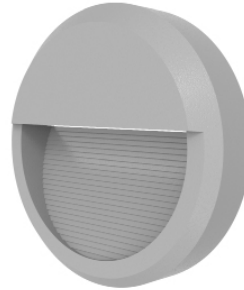

**EX5006 EX5007 Round & Square
ABS Polycarb Step & Wall Lights**

GRE Lighting

*R & C Agency International
Lighting Specialists for over 15 years*

EX5006

EX5007

- Description: 8W Plastic Step Wall Light. Optional low voltage version available. Corrosion and UV resistant, suitable for Australian environment.
- LED Type: SMD
- Material: ABS+PC diffuser
- Dimmable: No
- Include Driver: Yes

Item Code	Wattage	Input	Lumen Output	Colour Temperature	Fitting Colour	Size
EX5006	8W	240V	500 Lm	3000K	Black / White	200 (L) x200 (W) x 55 (H) mm
EX5007	8W	240V	500 Lm	3000K	Black / White	230 (D) x 55 (H) mm