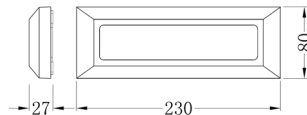

Description: LED surface mounted ABS polycarb bulkhead with UV resistant and anti-corrosive features. Excellent for outdoor. Installs with harsh environments. Optional low voltage version available

LED Type: SMD

Material: PC + ABS & PC diffuser

Item Code	Wattage	Input	Lumen Output	Colour Temperature	Fitting Colour
EX5014BK3K	3W	240V	180 Lm	3000K	Black
EX5014WH3K	3W		180 Lm	3000K	White

R&C AGENCY INTERNATIONAL

94 Wecker Road,
Mansfield, QLD, 4122

Email: sales@rcagency.com.au
Ph: (07) 3216 2888
Fax: (07) 3216 2999

Opening Hour:
8:00am to 4:30pm Monday to Friday
*Showroom by appointment only