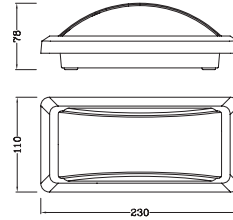

EX5023
Up & Down LED Surface Mounted
ABS Polycarb Bulkhead

GRC Lighting

R & C Agency International
Lighting Specialists for over 15 years

Description: Up & Down LED surface mounted ABS polycarb bulkhead featuring UV and corrosion resistance. Excellent for installation in the Australian environment.

LED Type: SMD

Material: PC + ABS & PC diffuser

Item Code	Wattage	Input	Lumen Output	Colour Temperature	Fitting Colour	Size L x W x H
EX5023	12.5W	240V	450 Lm	3000K	Black / White	230 x 110 x 78 mm

R&C AGENCY INTERNATIONAL