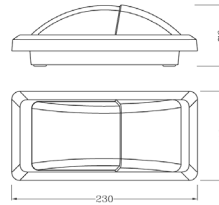

Description: LED surface mounted plastic bulkhead with UV resistant and anti-corrosive features. Excellent feature for outdoor.
LED Type: SMD
Material: Frost PC + ABS

Item Code	Wattage	Input	Lumen Output	Colour Temperature	Fitting Colour
EX5024BK3K	12.5W	240V	600 Lm	3000K	Black
EX5024WH3K	12.5W		600 Lm	3000K	White

R&C AGENCY INTERNATIONAL

94 Wecker Road,
Mansfield, QLD, 4122

Email: sales@rcagency.com.au
Ph: (07) 3216 2888
Fax: (07) 3216 2999

Opening Hour:
8:00am to 4:30pm Monday to Friday
*Showroom by appointment only