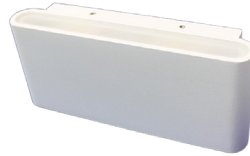

LED511 LED512 LED513
Up or Down Contemporary Wall
Light

GRC Lighting

R & C Agency International
Lighting Specialists for over 15 years

LED511

LED512

LED513

Description: Compact LED up or down wall light. Features contemporary design with frost diffuser and in-built 350mA driver.
 LED Type: SMD
 Material: Frost Diffuser Die-Cast Aluminium
 Include Driver: Yes

| Item Code | Wattage | Input | Colour Temperature | Fitting Colour | Size H x W x Profile |
|-----------|---------|-------|--------------------|--------------------------------------|----------------------|
| LED511 | 1 x 3W | 350mA | 3000K | Anodised Aluminium, Aluminium, White | 75 x 110 x 40 mm |
| LED512 | 2 x 3W | | | White | 75 x 170 x 45 mm |
| LED513 | 3 x 3W | | | White | 75 x 230 x 45 mm |