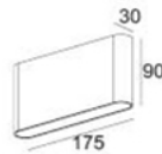

**W0040**  
**IP54 2 x 6W Wall Light**

**GRE Lighting**

*R & C Agency International*  
*Lighting Specialists for over 15 years*

Description: IP54 2 X 6 Watt Up and Down LED wall ight suitable for commercial and residential applications.

Material: Aluminium

Dimmable: No

Item Code	Wattage	Input	Beam Angle	Colour Temperature	Fitting Colour	Size L x W x H
W0040	2 x 6W LED epistar	240V AC	120°	3000K	Black	175 x 90 x 30mm

Any fittings that are being wired together to run more than one fitting to one driver will have their warranty void if the quick connect plugs are cut-off. Available are quick connect adapter available in two plug, three plug and six plug options to suit 350mA or 700mA constant current fittings.