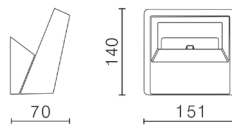

W0075S

Square Shaped Colour Temperature Adjustable Exterior Wall Washing Light

GRE Lighting

R & C Agency International
Lighting Specialists for over 15 years

Description: IP65 Square module LED light head, can be installed as door (wall) light. Die-cast aluminium body with LED technology providing long life time at low maintenance cost. Inbuilt driver included, and easy to install. Anti-dazzle shielded light head with asymmetric light distribution. Creates soft and trendy visual effect on the wall. Colour temperature adjustable.

LED Type: COB

Material: Die-cast Aluminium

Item Code	Wattage	Input	Lumen Output	CCT	Fitting Colour	Size L x W x Depth
W0075S	3.3W	500mA, 5.6-6.6V	350 Lm / 360 Lm	3000K & 4000K Adj.	Black / White	151 x 140 x 70 mm