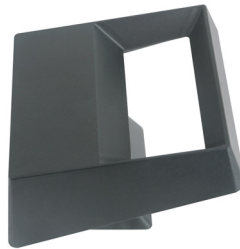

W0075S

Square Shaped Colour Temperature Adjustable Exterior Wall Washing Light

GRE Lighting

R & C Agency International
Lighting Specialists for over 15 years

Description: IP65 Square module LED light head, can be installed as door (wall) light. Die-cast aluminium body with LED technology providing long life time at low maintenance cost. Inbuilt driver included, and easy to install. Anti-dazzle shielded light head with asymmetric light distribution. Creates soft and trendy visual effect on the wall. Colour temperature adjustable.

LED Type: COB

Material: Die-cast Aluminium

Item Code	Wattage	Input	Lumen Output	CCT	Fitting Colour	Size L x W x Depth
W0075S	3.3W	500mA, 5.6-6.6V	350 Lm / 360 Lm	3000K & 4000K Adj.	Black / White	151 x 140 x 70 mm