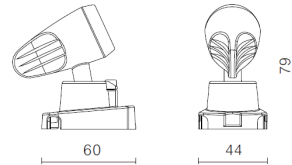

W0011

GRE Lighting

*R & C Agency International
Lighting Specialists for over 15 years*

Description: 3 Watt Surface mount IP65 spotlight, easily installed with 50° tilt and 40° rotation for variety of uses both external and internal. Optional spike available.