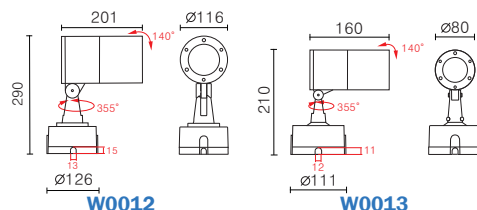

W0012 W0013
Adjustable Exterior Wall Spotlight

GRE Lighting

*R & C Agency International
Lighting Specialists for over 15 years*

W0012HONEYCOMB
Optional Honeycomb

Description: IP66 Sleek high power exterior spotlights in black, with optional spike available make it suitable for high end garden installations. Optional honeycomb to further limit beam spread.

LED Type: COB LED

Material: Aluminium

Dimmable: Yes, with selected drivers and dimmers

Include Driver: No

Optional Beam: W0012: 10° available on request
W0013: 15° available on request

Item Code	Wattage	Input	Lumen Output	Beam	CCT	Fitting Colour	Head Size D x H	Base Size D
W0012	26W	24V DC	3264 Lm / 3400 Lm / 3502 Lm	20° / 40°	2700K / 3000K / 4000K	Black	116 x 201 mm	126 mm
W0013	13W	24V DC	1500 Lm / 1545 Lm	24° / 36° / 50°	3000K / 4000K	Black	80 x 160 mm	111 mm