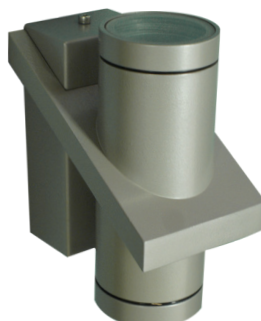

W100 Torch

GRC Lighting

R & C Agency International
Lighting Specialists for over 15 years

Description: IP55 Weatherproof up/down wall light. Features die-cast aluminium housing, stainless steel backplate which will hold optional electronic transformer. Optional LED lamps available

Material: Die-cast Aluminium, Stainless Steel back plate, Tempered glass lens

Lamp Base: MR16

Item Code	Max. Lamp Wattage	Input	Fitting Colour	Size D x H x Profile
W100	2 x 10W LED	12V AC	Black, Silver	79 x 155 x 125 mm