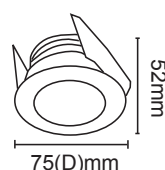

**LED341 LED342**  
3W Aluminium Step Light

**GRC Lighting**

R & C Agency International  
Lighting Specialists for over 15 years

**LED341WW**

**LED342WW**

- Description:** Anodised aluminium, silver finish recessed eyelid step light. Features opal/frost glass lens and screw cap trim. Fitting has 45cm lead. Requires screw terminal driver.
- Material:** Aluminium
- Inclusion:** 45cm with connector
- Include Driver:** No. Recommend LEDDR4700L 1:1 Configuration
- Mounting Method:** Recessed
- Wiring Method:** Series Connection

Item Code	Wattage	Input	CCT	Fitting Colour	Size D x H	Cut Size D
LED341	1 x 3W	700mA	3000K	Silver with Opal / Frost Glass Lens	75 x 39 mm	66 mm
LED342	1 x 3W	700mA	3000K	Aluminium / Silver with Opal or Frost Glass Lens	75 x 52 mm	66 mm