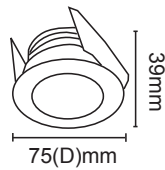

**LED341 LED342**  
3W Aluminium Step Light

**GRC Lighting**

R & C Agency International  
Lighting Specialists for over 15 years

**LED341WW**

**LED342WW**

- Description:** Anodised aluminium, silver finish recessed eyelid step light. Features opal/frost glass lens and screw cap trim. Fitting has 45cm lead. Requires screw terminal driver.
- Material:** Aluminium
- Inclusion:** 45cm with connector
- Include Driver:** No. Recommend LEDDR4700L 1:1 Configuration
- Mounting Method:** Recessed
- Wiring Method:** Series Connection

Item Code	Wattage	Input	CCT	Fitting Colour	Size D x H	Cut Size D
LED341	1 x 3W	700mA	3000K	Silver with Opal / Frost Glass Lens	75 x 39 mm	66 mm
LED342	1 x 3W	700mA	3000K	Aluminium / Silver with Opal or Frost Glass Lens	75 x 52 mm	66 mm