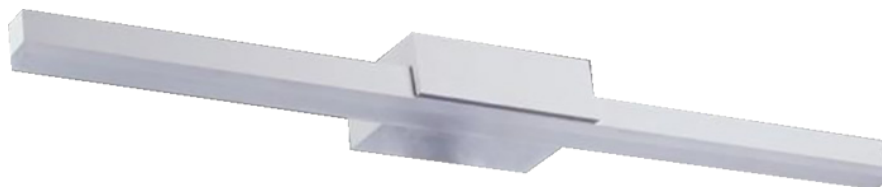

V6001 LED Linear Vanity Light

GRE Lighting

*R & C Agency International
Lighting Specialists for over 15 years*

Description:	Modern slimline round design linear vanity light. Features downward and outward projection, and translucent diffuser.
LED Type:	SMD
Material:	Aluminium
Dimmable:	Optional
Driver Included:	Yes

Item Code	Wattage	Input	Lumen Output	Colour Temperature	Fitting Colour	Luminaire Size L x H x Depth	Back Plate Size L x H x Depth
V6001-600-16W	16W	240V	1620 Lm	3000K	Matte White	600 x 27 x 20 mm	130 x 40 x 90 mm
V6001-900-24W	24W		2430 Lm	3000K	Matte White	900 x 27 x 20 mm	130 x 40 x 90 mm