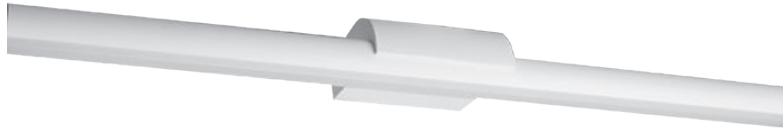

V6002
LED Linear Round Vanity Light

GRC Lighting

R & C Agency International
Lighting Specialists for over 15 years

Description: Modern slimline round design linear vanity light. Features downward projection, and translucent diffuser.
 Input: 240V
 LED Type: SMD
 Material: Aluminium
 Dimmable: No
 Driver Included: Yes

Item Code	Wattage	Input	Lumen Output	Colour Temperature	Fitting Colour	Luminaire Size L x H x Depth	Back Plate Size L x H x Depth
V6002-600-14W	14W	240V	1760 Lm	3000K	White	600 x 31 x 30 mm	105 x 40 x 100 mm
V6002-900-18W	18W		2340 Lm	3000K	White	600 x 31 x 30 mm	105 x 40 x 100 mm