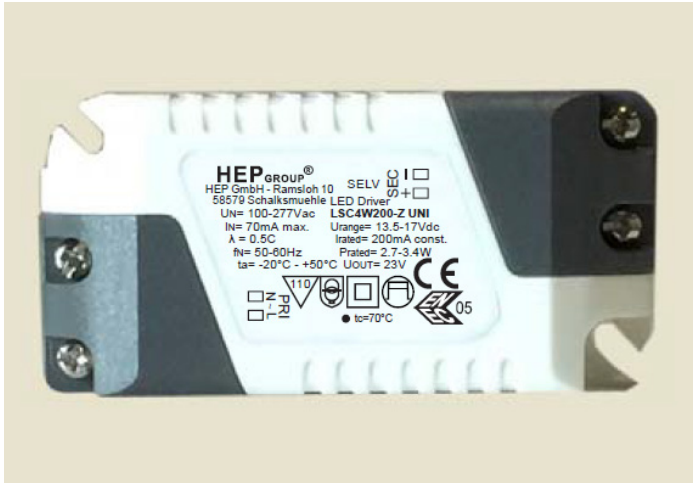

LEDDRIVER20200

GRE Lighting

R & C Agency International
Lighting Specialists for over 15 years

L : 68.4 mm	H : 22 mm
M : 59.5 mm	O : 4.2 mm
N : 24.4 mm	P : 4.3 mm
W : 33.2 mm	R : 1.6 mm

Item Code	LEDDRIVER20200
Input	240V
Output Range (DC)	13.5-7V
Current	200mA
Max Wattage	2-4.9W
Dimmable	No
Flex & Plug	No