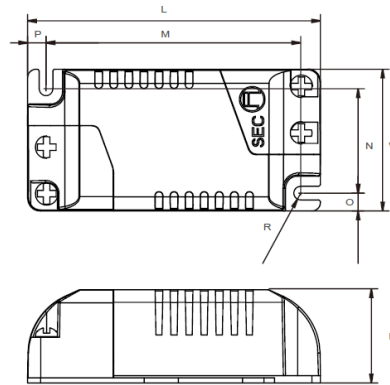

LEDDRIVER20200

GRE Lighting

R & C Agency International
Lighting Specialists for over 15 years

L : 68.4 mm	H : 22 mm
M : 59.5 mm	O : 4.2 mm
N : 24.4 mm	P : 4.3 mm
W : 33.2 mm	R : 1.6 mm

Item Code	LEDDRIVER20200
Input	240V
Output Range (DC)	13.5-7V
Current	200mA
Max Wattage	2-4.9W
Dimmable	No
Flex & Plug	No