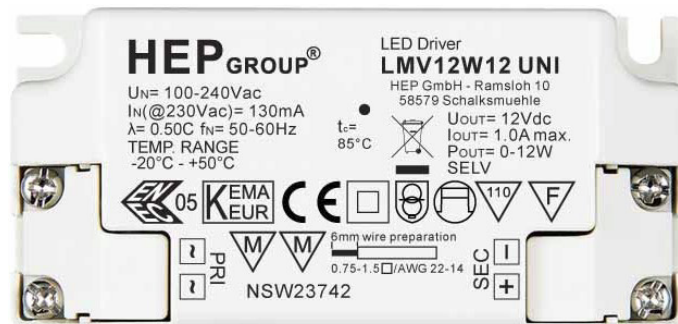

LEDDR56250DTN

GRC Lighting

*R & C Agency International
Lighting Specialists for over 15 years*

Item Code	INPUT	OUTPUT	Dimmable	Max. Wattage	Flex & Plug	Size L x W x H
LEDDR56250DTN	240V	40-56V DC	Yes	10-14W	Yes	127 x 40 x 32mm