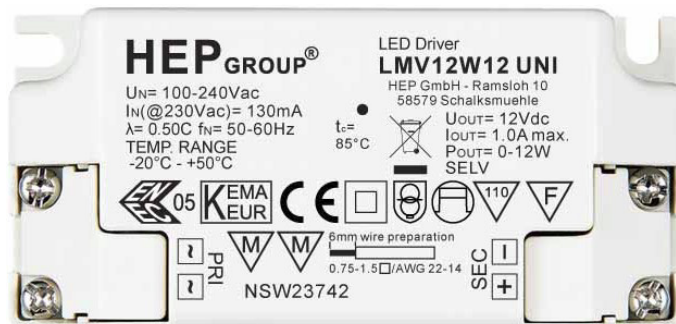

LEDDR42350DT

GRC Lighting

*R & C Agency International
Lighting Specialists for over 15 years*

Item Code	INPUT	OUTPUT	Dimmable	Max. Wattage	Flex & Plug	Size L x W x H
LEDDR42350DT	240V	20-42V DC	Yes	7-14W	Yes	112 x 45 x 29 mm