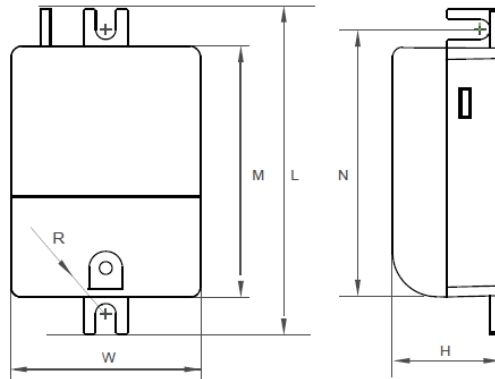

LEDDRIVER17350

GRC Lighting

R & C Agency International
Lighting Specialists for over 15 years

L : 66.3 mm H : 22 mm
M : 51.1 mm R : 2.1 mm
N : 62.1 mm
W : 38.5 mm

Item Code	LEDDRIVER17350
Input	240V
Output Range (DC)	8.6V - 18V
Current	350mA
Max Wattage	3-6.3W
Dimmable	No
Flex & Plug	No