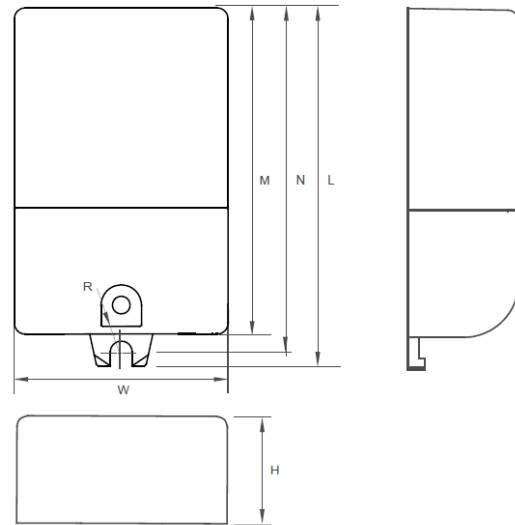

LEDDRIVER25350

GRE Lighting

R & C Agency International
Lighting Specialists for over 15 years

L : 65 mm H : 20 mm
M : 59.2 mm R : 2 mm
N : 62.5 mm W : 39 mm

Item Code	LEDDRIVER25350
Input	240V
Output Range (DC)	17.1 - 25.7V
Current	350mA
Max Wattage	6-9W
Dimmable	No
Flex & Plug	No