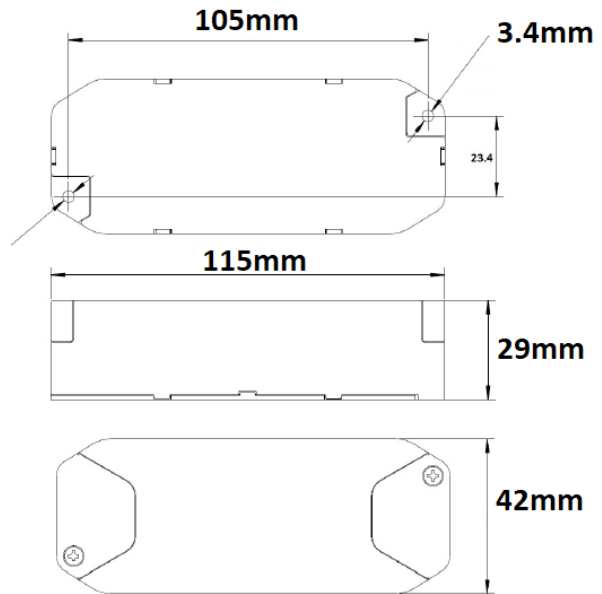

LEDDRIVER42350

GRE Lighting

R & C Agency International
Lighting Specialists for over 15 years

Item Code	LEDDRIVER42350
Input	240V
Output Range (DC)	32-42V
Current	350mA
Max Wattage	15W
Dimmable	No
Flex & Plug	No