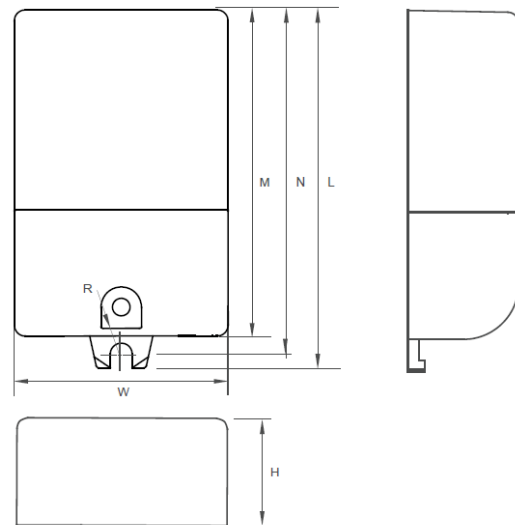

LEDDRIVER18500

GRE Lighting

R & C Agency International
Lighting Specialists for over 15 years

L : 65 mm H : 20 mm
M : 59.2 mm R : 2 mm
N : 62.5 mm W : 39 mm

Item Code	LEDDRIVER18500
Input	240V
Output Range (DC)	12 - 18V
Current	500mA
Max Wattage	9W
Dimmable	No
Flex & Plug	No