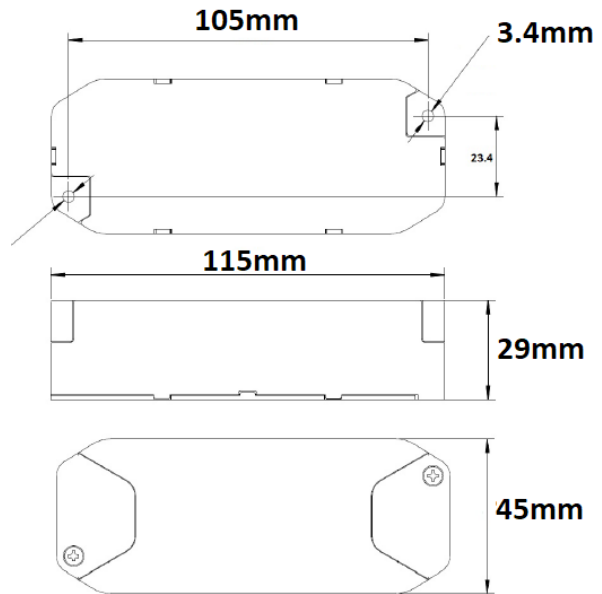

LEDDRIVER42500

GRC Lighting

R & C Agency International
Lighting Specialists for over 15 years

Item Code	LEDDRIVER42500
Input	240V
Output Range (DC)	32-42V
Current	500mA
Max Wattage	21W
Dimmable	No
Flex & Plug	No