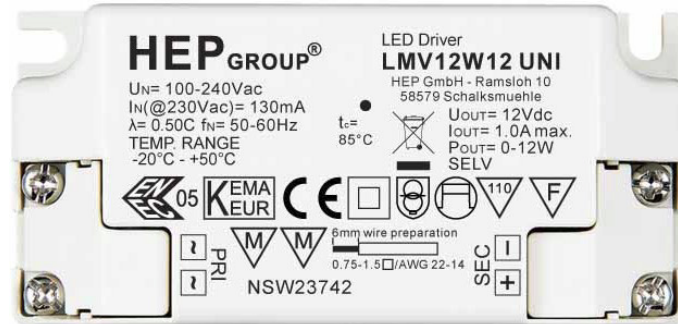

LEDDR16700DLN

**GRE Lighting**

*R & C Agency International  
Lighting Specialists for over 15 years*

Item Code	INPUT	OUTPUT	Dimmable	Max. Wattage	Flex & Plug	Size L x W x H
LEDDR16700DLN	240V	16V DC	Yes	11.2W	No	79 x 36 x 25mm