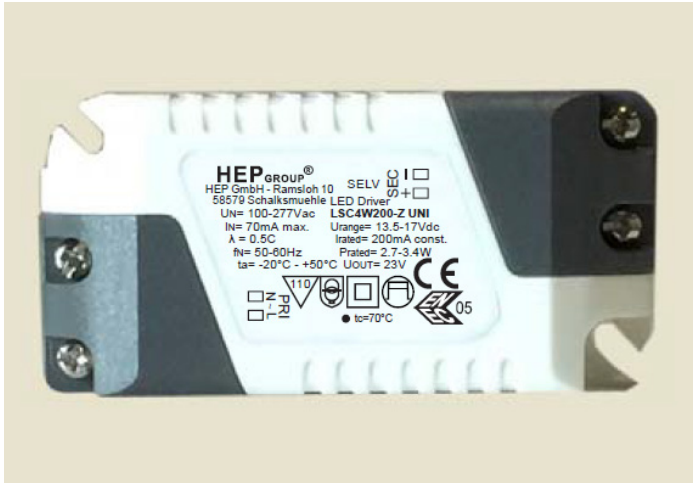

LEDDRIVER5700

GRE Lighting

R & C Agency International
Lighting Specialists for over 15 years

L : 68.4 mm	H : 22 mm
M : 59.5 mm	O : 4.2 mm
N : 24.4 mm	P : 4.3 mm
W : 33.2 mm	R : 1.6 mm

Item Code	LEDDRIVER5700
Input	240V
Output Range (DC)	2.8~7V
Current	700mA
Max Wattage	2~4.9W
Dimmable	No
Flex & Plug	No