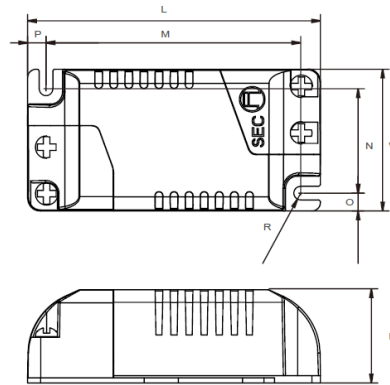

LEDDRIVER5700

GRE Lighting

R & C Agency International
Lighting Specialists for over 15 years

L : 68.4 mm	H : 22 mm
M : 59.5 mm	O : 4.2 mm
N : 24.4 mm	P : 4.3 mm
W : 33.2 mm	R : 1.6 mm

Item Code	LEDDRIVER5700
Input	240V
Output Range (DC)	2.8~7V
Current	700mA
Max Wattage	2~4.9W
Dimmable	No
Flex & Plug	No