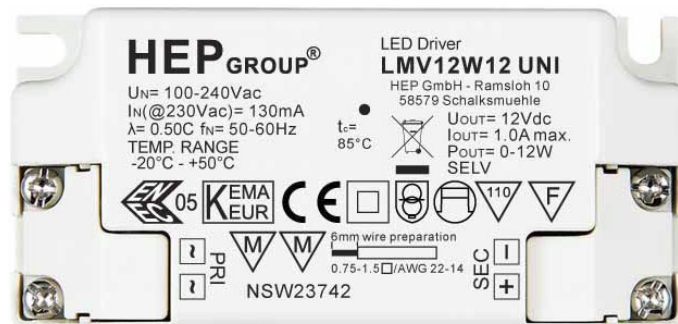

LEDDR16700DTN

GRE Lighting

*R & C Agency International
Lighting Specialists for over 15 years*

Item Code	INPUT	OUTPUT	Dimmable	Max. Wattage	Flex & Plug	Size L x W x H
LEDDR16700DTN	240V	10-16V	Yes	7-11W	Optional	138 x 37 x 28 mm