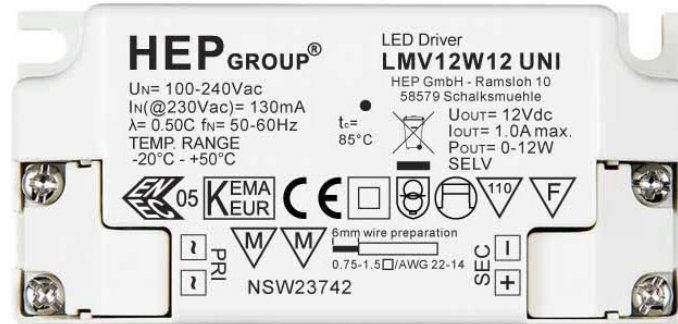

LEDDR42700T

GRC Lighting

*R & C Agency International
Lighting Specialists for over 15 years*

Item Code	INPUT	OUTPUT	Dimmable	Current	Flex & Plug	Size L x W x H
LEDDR42700T	240V	21.4-44V DC	No	700mA	No	97 x 43 x 30 mm