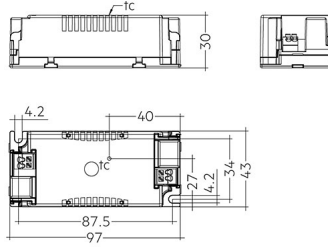

**LEDDR36700T**  
**Non Dimmable Constant Current**  
**LED Drivers**

**GRE Lighting**

*R & C Agency International*  
*Lighting Specialists for over 15 years*

Item Code	Input	Output Range	Current	Max. Wattage	Dimmable	Flex & Plug	Size L x W x H
LEDDR36700T	240V	22-36V DC	700mA	25.2W	No	No	97 x 43 x 30 mm