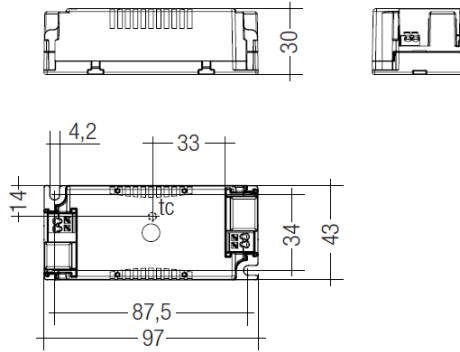

## GRC Lighting

R & C Agency International  
Lighting Specialists for over 15 years

Built in Version

Item Code	LEDDRIVER44900
Input	240V
Output Range (DC)	25-45V
Current	900mA
Max Wattage	22.5~40.5W
Dimmable	No
Flex & Plug	No