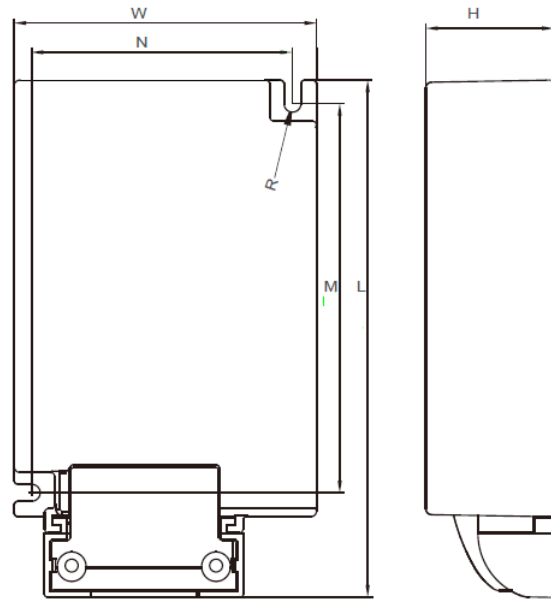

LEDDRIVER421400

GRC Lighting

R & C Agency International
Lighting Specialists for over 15 years

Item Code	LEDDRIVER421400
Input	240V
Output Range (DC)	22-43V
Current	1400mA
Max Wattage	30-60W
Dimmable	No
Flex & Plug	No

L :	128.9	mm	H :	32	mm
M :	97	mm	R :	2.1	mm
W :	75.4	mm	N :	65	mm

R&C AGENCY INTERNATIONAL

94 Wecker Road,
Mansfield, QLD, 4122

Email: sales@rcagency.com.au
Ph: (07) 3216 2888
Fax: (07) 3216 2999

Opening Hour:
8:00am to 4:30pm Monday to Friday
*Showroom by appointment only