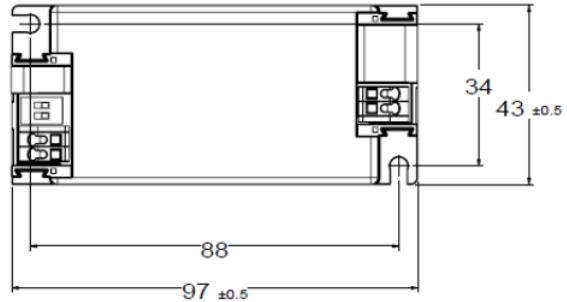

LEDDRIVER361050

GRC Lighting

R & C Agency International
Lighting Specialists for over 15 years

Built-in Version

Item Code	LEDDRIVER361050
Input	240V
Output Range (DC)	25-42V
Current	1050mA
Max Wattage	20-44W
Dimmable	No
Flex & Plug	No