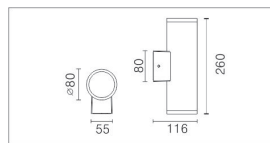

W-8009R

13W x 2 COB Up & Down Round
Cylinder Surface Mount Wall Light

GRE Lighting

R & C Agency International
Lighting Specialists for over 15 years

Description: Sleek up and down wall light featuring CITIZEN COB LED technology. Supplied with in-built LED driver. Features anti-glare design, safety glass and impact resistance of IK06. Dimmable

LED Type: COB

Material: Aluminium, Glass

Dimmable: Yes

Item Code	Wattage	Input	Lumen Output	Beam	CCT	Fitting Colour	Overall Size L x W x H
W-8009R	2 x 13W	350mA, 36V	1500 Lm x 2 / 1545 Lm x 2 / 1591 Lm x 2	30°	3000K / 4000K / 5000K	Black	116 x 55 x 260 mm