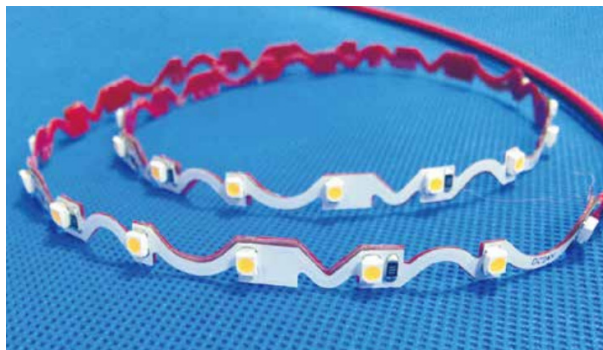

STRIP12V-10WOS 10W IP20
 10W per Metre IP20 12V Bendable
 Open Strip Light

GRC Lighting

R & C Agency International
 Lighting Specialists for over 15 years

Description: 12V DC Bendable open LED Strip Light. Available in 10W per metre. The 'S' shape PCB allows for flexible installation requirements. Easily negotiated smooth turns and corners. It is recommended that these are to stuck on metal material that can act as a heat sink. This is not recommended to be run at 24 hours per day, the maximum we recommend is 8 hours continuous use per day.

Input: 12V DC
LED per Series: 60 LEDs per metre
LED Type: SMD 2835
Dimmable: Yes
Adhesive Backing: Yes
Maximum Single Run: 5m

| Item Code | Wattage/Metre | Lumen/Metre | Beam Angle | CCT | LED Colour | Size W x H | Cutable Size |
|-----------------|---------------|-------------|------------|-------|------------|------------|--------------|
| STRIP12V3K10WOS | 10W | 1120 Lm | 120° | 3000K | Warm White | 6 x 2 mm | 50 mm |
| STRIP12V6K10WOS | 10W | 1200 Lm | 120° | 6000K | Day Light | 6 x 2 mm | 50 mm |