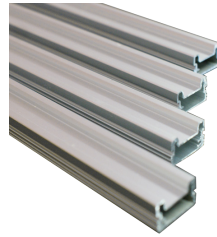

LEDBARPU

Surface Mount Bar Only without Diffuser

GRC Lighting

R & C Agency International
Lighting Specialists for over 15 years

Description: 2 metre surface mount LED Bar only to suit LED strip lighting. Not compatible with diffusers. Optional accessories available. LED strip light not included.

Material: Aluminium

Mounting Type: Surface Mount

Item Code	Fitting Colour	Size W x H x L
BARPU	Silver	20 x 12 x 2000 mm

Accessories to suit

Item Code	BARCONM&F	BARCONNECT	BARENDCAP	BARCABLE
Description	Male & Female Connector	PVC In-line connection set 130 mm	End Cap	PVC Power Cable 340 mm
Image				