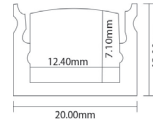

LEDBARPU

Surface Mount Bar Only without Diffuser

GRC Lighting

R & C Agency International
Lighting Specialists for over 15 years

Description: 2 metre surface mount LED Bar only to suit LED strip lighting. Not compatible with diffusers. Optional accessories available. LED strip light not included.

Material: Aluminium

Mounting Type: Surface Mount

Item Code	Fitting Colour	Size W x H x L
BARPU	Silver	20 x 12 x 2000 mm

Accessories to suit

Item Code	BARCONM&F	BARCONNECT	BARENDCAP	BARCABLE
Description	Male & Female Connector	PVC In-line connection set 130 mm	End Cap	PVC Power Cable 340 mm
Image				