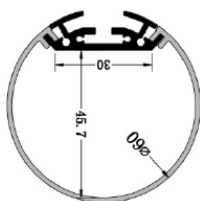

BARPTUB60

Small Tubular Diffused Pendant
Extrusion

GRC Lighting

R & C Agency International
Lighting Specialists for over 15 years

Description: 2.5m tubular diffused pendant extrusion, with small round diffuser for soft direct and indirect lighting. With the diffuser, light is evenly spread creating a calm and relaxing environment, perfect for studying or learning spaces. Extrusion can work as a pendant for over desk or bench top applications with the use of suspension kits. LED strip light not included. Optional kit available with red, green, blue, purple, orange light. Please enquire for quotation on kits.

Material: Aluminium profile with acrylic opal diffuser

Mounting Type: Surface mount / Suspended

Item Code	Fitting Colour	Size D x L
BARPTUB60	Silver	60 x 2500 mm

Accessories to suit

Item Code	BARPTUB60EC	BARPTUB60SUS
Description	End Cap	Suspension Kit
Image		