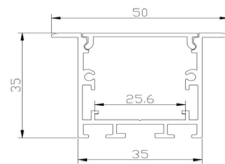

BARREC5035
2M Large Recessed Extrusion

GRC Lighting

*R & C Agency International
Lighting Specialists for over 15 years*

Description: Large recessed extrusion. Option for mounting clip for ceiling installation. Available in 2 meter lengths. Complete with opal diffuser. End caps optional. Suitable for up to 2 rows of strip light. Actual product should be used to confirm cut out.

Material: Aluminium profile with Acrylic opal diffuser

Item Code	Fitting Colour	Size W (incl. Flange) x H x L	Cut W x H
BARREC5035	Black / Silver / White	50 x 35 x 2000 mm	35 X 35 mm

Accessories to suit

Item Code	BARREC5035EC	BARREC5035CLIP	BARREC5035IJ
Description	End Cap	Recessed Mounting Clip	Straight Joiner
Image			

R&C AGENCY INTERNATIONAL

94 Wecker Road,
Mansfield, QLD, 4122

Email: sales@rcagency.com.au
Ph: (07) 3216 2888
Fax: (07) 3216 2999