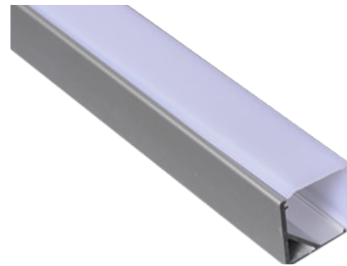

BARCNRAD1616
Corner Extrusion with Angled Diffuser

GRC Lighting

*R & C Agency International
Lighting Specialists for over 15 years*

Description: 2m surface mount 90° corner profile with 90° angled diffuser. It can help blend of light into the corner of a room, adding a contemporary flare to your interiors. LED strip light not included.

Material: Aluminium profile with acrylic opal diffuser

Mounting Type: Surface mount - Corner

Item Code	Fitting Colour	Size W x H x L
BARCNRAD1616	Silver	16 x 16 x 2000 mm

Accessories to suit

Item Code	BARCNRAD1616EC
Description	End Cap
Image	