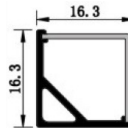

BARCNRAD1616
Corner Extrusion with Angled Diffuser

GRC Lighting

*R & C Agency International
Lighting Specialists for over 15 years*

Description: 2m surface mount 90° corner profile with 90° angled diffuser. It can help blend of light into the corner of a room, adding a contemporary flare to your interiors. LED strip light not included.

Material: Aluminium profile with acrylic opal diffuser

Mounting Type: Surface mount - Corner

Item Code	Fitting Colour	Size W x H x L
BARCNRAD1616	Silver	16 x 16 x 2000 mm

Accessories to suit

Item Code	BARCNRAD1616EC
Description	End Cap
Image	