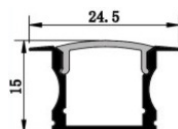

## BARRECPU-2D

Deep Recessed Bar only with Diffuser

**GRC Lighting**

R & C Agency International  
Lighting Specialists for over 15 years

**Description:** 2 metre deep recessed LED Bar only for LED strip lighting. For best appearance, please use with 3528/2835 style chips. LED strip light not included. Optional parts available. Actual product should be used to confirm cut out.

Item Code	Fitting Colour	Size W x H x L	Cut Size W
BARRECPU-2D	Black / Silver / White	22 x 15 x 2000 ; 24 mm	17 mm