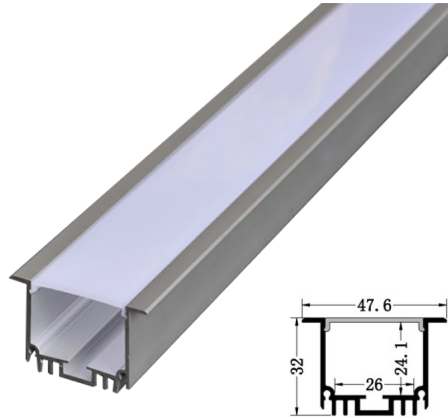

LEDBARREC4832
2m Large Recessed Extrusion

GRC Lighting

*R & C Agency International
Lighting Specialists for over 15 years*

Description: Large recessed extrusion to suit 24W/M LED strip light. Available in 2 meter lengths. Complete with opal diffuser. End caps optional. Actual product should be used to confirm cut out.

Material: Aluminium profile with Acrylic opal diffuser

Item Code	Fitting Colour	Size W x H x L	Cut W x H
BARREC4832	Black / Silver / White	48 x 32 x 2000 mm	36 x 32 mm

Accessories to suit

Item Code	BARREC4832EC
Description	End Cap
Image	