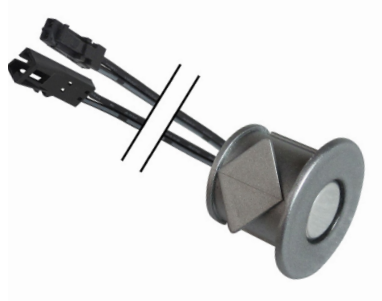

LEDBARTOUCH01
LED Touch Dimmer
for Rope and Bar Light

GRC Lighting

R & C Agency International
Lighting Specialists for over 15 years

- Colour: Silver Grey
- Material: PC
- Mounting Method: Recess Mounted
- Input Cable: 30cm 24# input cable and 91505MP plug
- Output Cable: 30cm 24# outlet cable and 91505-FP plug

Loading Power	Input Voltage	Output Voltage	Size D x H
24W	DC12V	DC 12V/24V	22 x 16 mm

R&C AGENCY INTERNATIONAL

94 Wecker Road,
Mansfield, QLD, 4122

Email: sales@rcagency.com.au
Ph: (07) 3216 2888
Fax: (07) 3216 2999