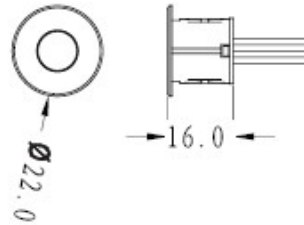

LEDBARTOUCH01
LED Touch Dimmer
for Rope and Bar Light

GRC Lighting

R & C Agency International
Lighting Specialists for over 15 years

- Colour: Silver Grey
- Material: PC
- Mounting Method: Recess Mounted
- Input Cable: 30cm 24# input cable and 91505MP plug
- Output Cable: 30cm 24# outlet cable and 91505-FP plug

Loading Power	Input Voltage	Output Voltage	Size D x H
24W	DC12V	DC 12V/24V	22 x 16 mm

R&C AGENCY INTERNATIONAL

94 Wecker Road,
Mansfield, QLD, 4122

Email: sales@rcagency.com.au
Ph: (07) 3216 2888
Fax: (07) 3216 2999