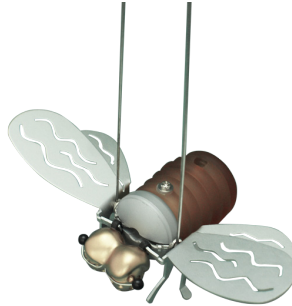

## TW-098 G4 Trapeze Fittings

# GRC Lighting

*R & C Agency International  
Lighting Specialists for over 15 years*

Max. Lamp Wattage: 3W LED (Complete with 20W Bipin)  
 Input: 12V  
 Lamp Base: G4

Item Code	Colour	Description
TW-098/A	Amber	Decorative trapeze fixture complete with 20W Bi-Pin Burner. Connecting rod size: 460mm
TW-098/B	Blue	
TW-098/F	Frost	

### G4 LED Globe(s) to suit the fittings

LEDBIPIN

LEDBIPIN1W

LEDBIPIN18

LEDBIPIN32

LEDBIPIN2.5W-T

LEDBIPIN9W